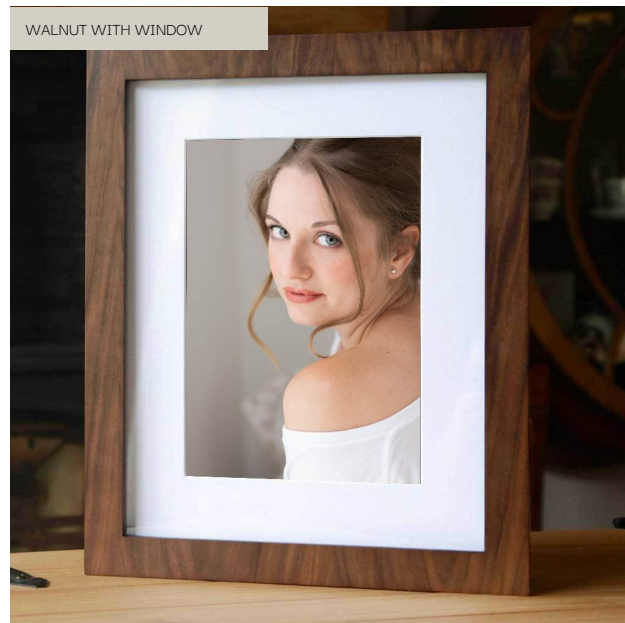

# PREMIUM FOLIO BOXES

Present and display your portraits in luxurious style. Our premium folio boxes are hand made in Ireland, of walnut wood. Smooth soft closing hinges and magnetically locked, these boxes are magnificent. Choose from a window box to show off your choice of image on top, or a solid lid to leave the images inside a surprise. Each box comes with a matching USB loaded with your chosen digital files.

## WINDOW BOX

Black or Walnut  
black or white matting

10 prints      **\$1450**  
20 prints      **\$1850**  
additional prints      **\$120**